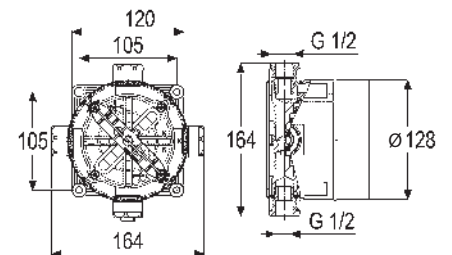

Multi-Box für UP

Art.-Nr.: 3591011
Listenpreis: 172,00 €

- Einbautiefe: 69 – 92 mm
- Verlängerungen (25 mm und 45 mm) siehe unter Zubehör
- Notwendiges Zubehör für Art.-Nr. 3519052, 3519062

A close-up photograph of a modern bathroom sink. The sink is a white, rectangular, drop-in style with a clean, minimalist design. It is mounted on a light blue wall. A sleek, chrome faucet with a single-lever handle is positioned on the left side of the sink. Above the sink, a portion of a round mirror with a light-colored wooden frame is visible. The lighting is soft and even, highlighting the smooth surfaces of the sink and the metallic finish of the faucet. The overall aesthetic is clean, bright, and contemporary.