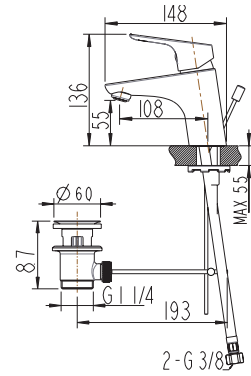

Waschtischarmatur mit hohem Auslauf

Art.-Nr.: 3516002
Oberfläche: Chrom
Listenpreis: 199,50 €

- Seitliche Bedienung
- Ablaufgarnitur mit Zugstange
- Kaltstart
- Keramikkartusche
- Rub Clean Reinigungsfunktion
- Schwenkauslauf mit 120° Schwenkbegrenzung